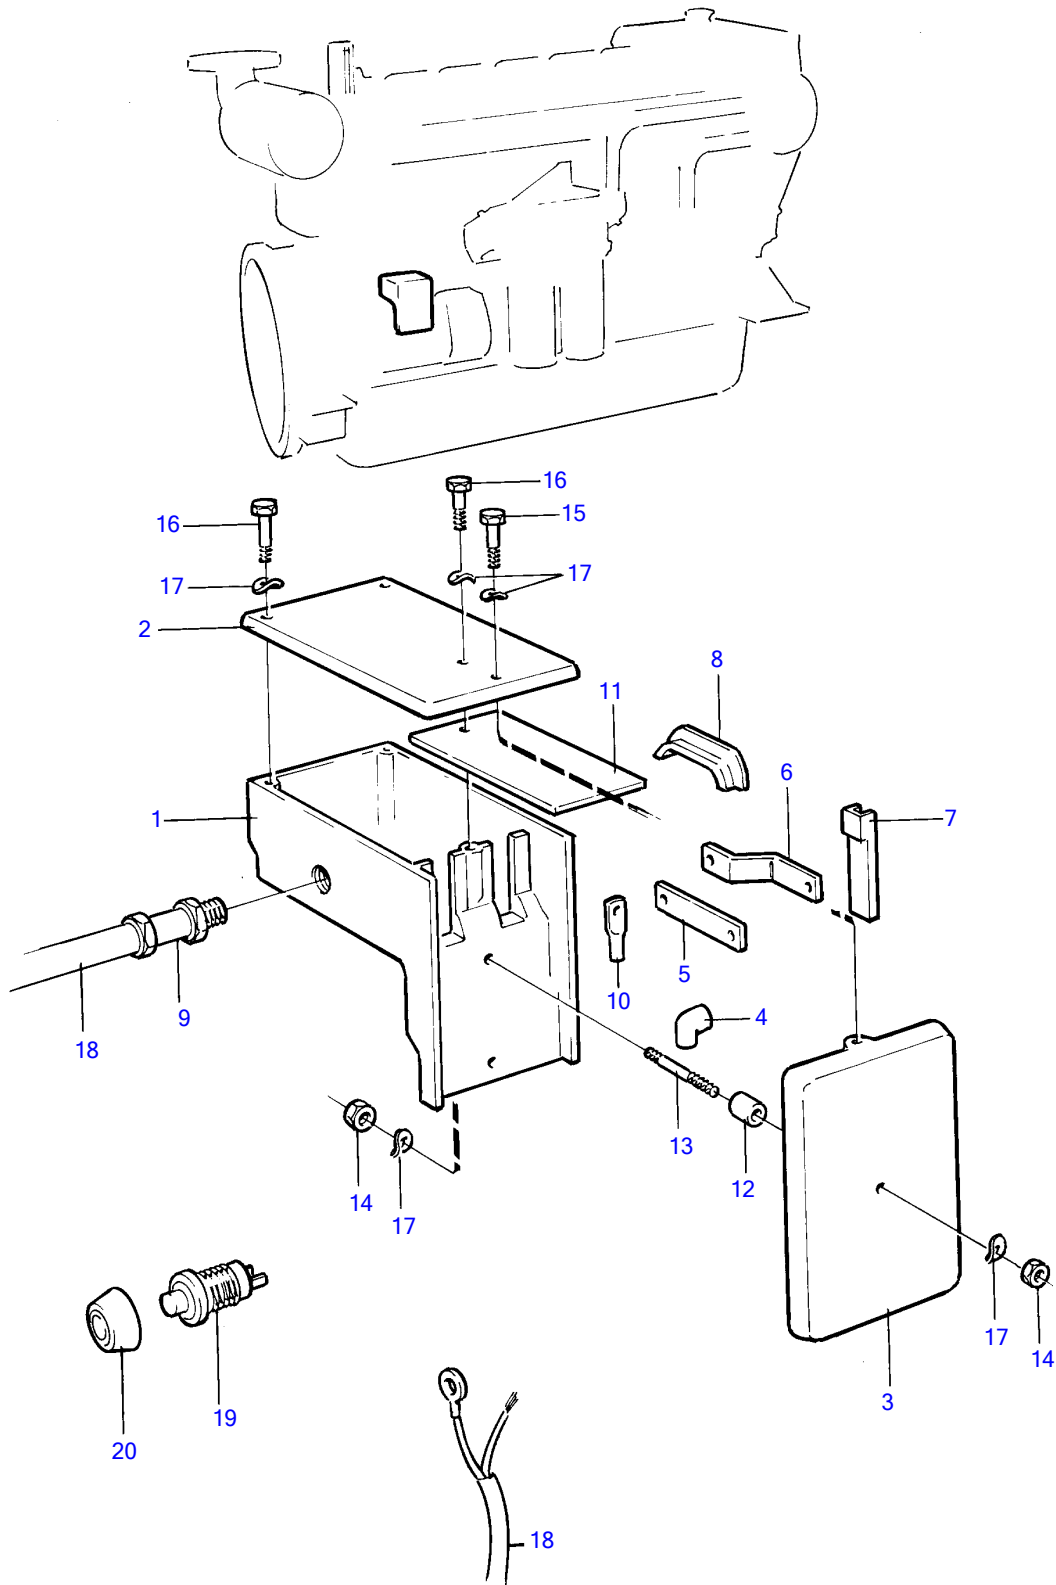

TAMD122A, TMD122A

TAMD122A, TMD122A

REF	PART NO.	QTY	DESCRIPTION	SEE SEC.	NOTES
1	846565	1	Clutch housing		
2	837378	1	Cardboard tube		
3	837379	1	Cardboard tube		
4	847742	2	Clamping sleeve		
5	837483	1	Guide rail		
6	837484	1	Guide rail		
7	(837486)	4	Housing		Obsolete part
8	837488	1	Sealing strip		
9	881192	2	Grommet		
10		X	electrical materials	1963	
11	837558	1	Guard plate		
12	192618	X	Hose		L=50mm
13	946945	1	Stud		
14	955825	2	Hexagon nut		
15	955513	1	Hexagon screw		
16	940117	3	Hexagon screw		
17	941906	7	Spring washer		
18		X	electrical materials	1963	
19	843684	1	Button		
20	837533	1	Rubber cap		